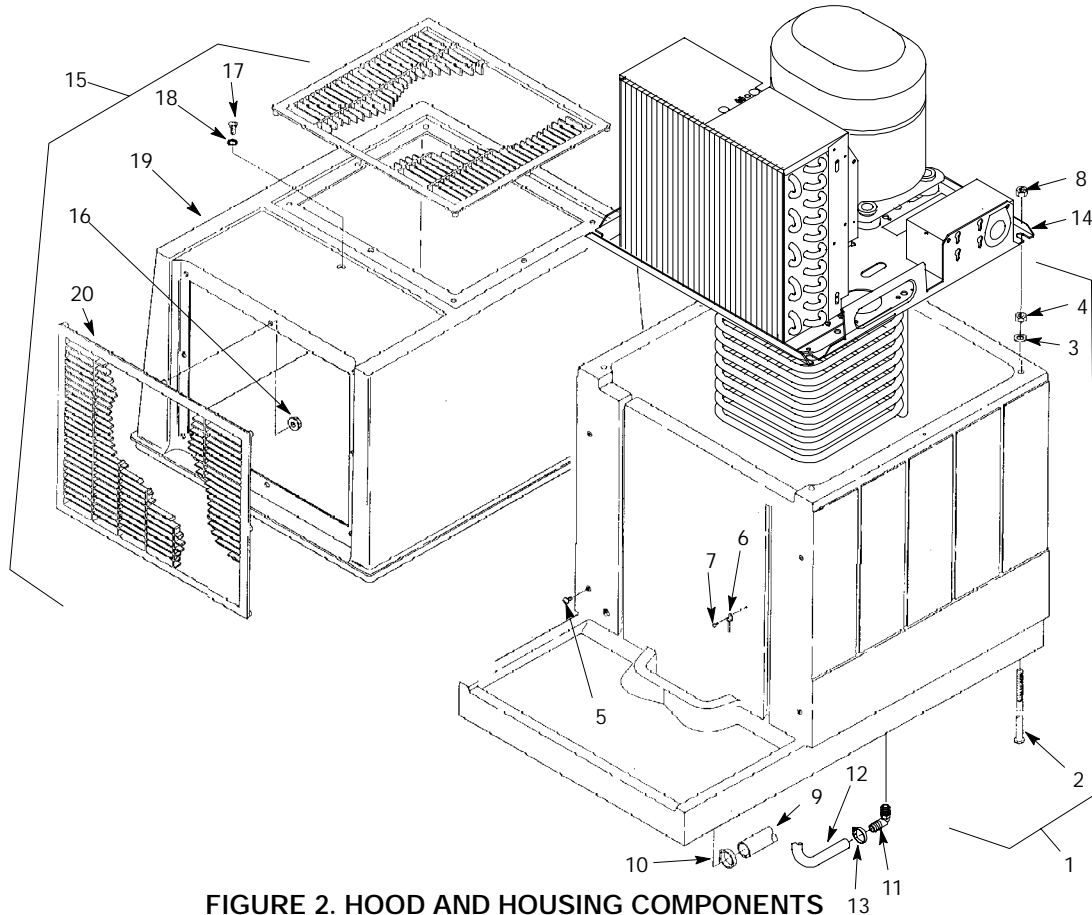

www.cornelius.com

ILLUSTRATED PARTS LIST

COMET (GLYCOL) COOLING UNIT

FIGURE 2. HOOD AND HOUSING COMPONENTS

Item No.	Part No.	Name
1	317791839	Housing Low Ass'y (Includes 2-5)
2	319004001	Bolt MA 1/4-20 17"
3	183031001	Washer Seal
4	311811000	Nut Hex 1/4-20
5	312251000	Screw TR 10-24 PAPH 12
6	360174000	Tie Cable
7	188072000	Screw SM 10 TRPH 16
8	189429000	Nut Hex 1/4-20
9	174150001	Tube Vynl .625 I.D. (Sold by the Foot)
10	140135000	Clamp Hose