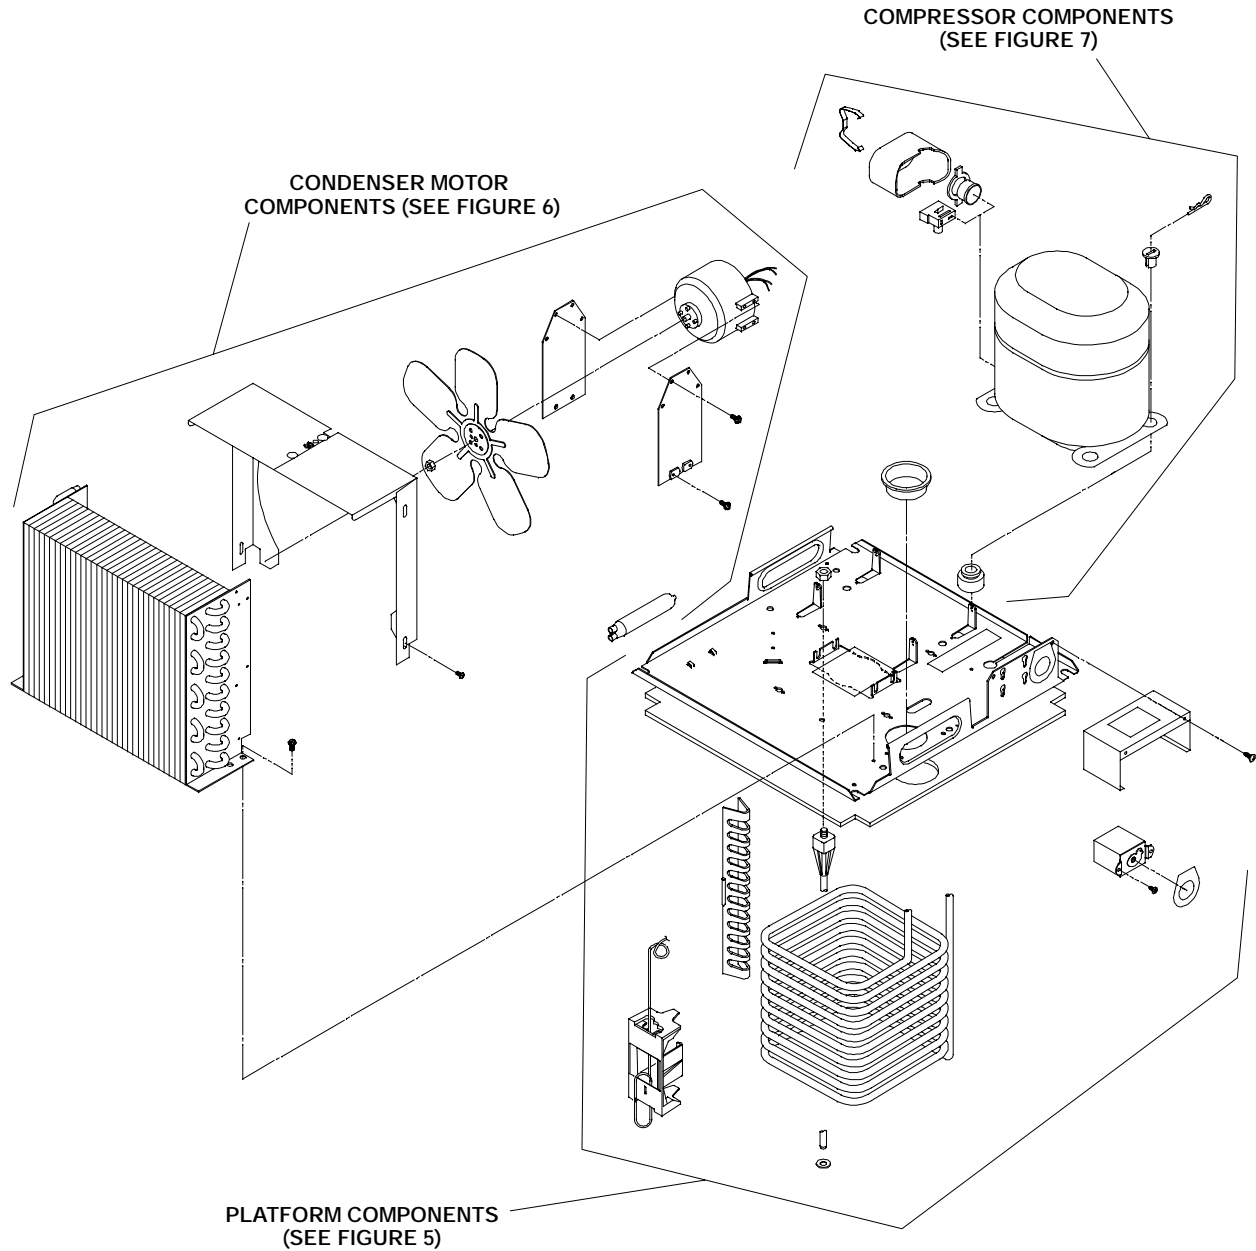

Item No.	Part No.	Name
14	3517	Cord Serv
15	318129000	Insulation Pump
16	2081	Cord Recp
17	313438000	Swt Toggle On/Off
18	186564000	Strain Relief
19	319941000	Screw TR 8-32 HXWS 12
20	200498003	Nut Hex No. 8-32
21	2080	Cord Serv
22	311304000	Gasket 3/8 Male Flare
23	309852000	Clamp
24	111809039	Panel Fnt

IMI CORNELIUS INC.
One Cornelius Place
Anoka, MN. 55303-6234
Telephone 1-800-238-3600
Facsimile 1-800-258-0255

www.cornelius.com

ILLUSTRATED PARTS LIST

COMET (GYLCOL) COOLING UNIT

FIGURE 4. REFRIGERATION DECK ASSEMBLY

Item No.	Part No.	Name
1	4037	Cover Ice Control
2	188072000	Screw SM 10 TRPH 16
3	3353	Platform Rfg
4	3358	Insulation Platform
5		Cap Water Fill
6	186146000	Nut Hex 5/16-18
7	2860	Evap Coil

Item No.	Part No.	Name
8	317661000	Spacer Coil
9	317662001	Holder C-Bulb
10	317665000	Nut Push .312 Stud
11	187188000	Screw SE 8-32 PAPH 8
12	318301000	Rod Support
13	316809000	Thermostat
14	3953	Harn Wire (Not Shown)