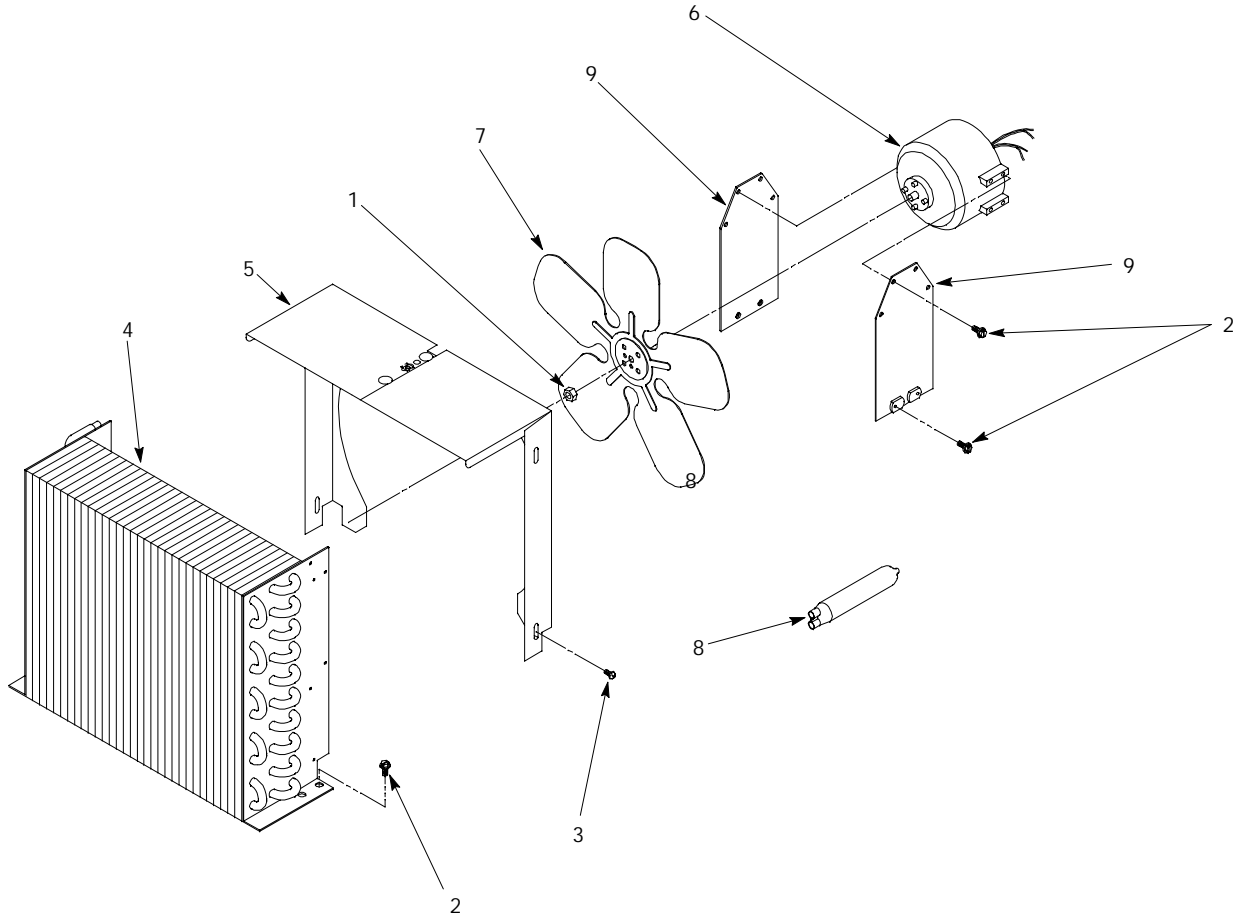

ILLUSTRATED PARTS LIST

COMET (GYLCOL) COOLING UNIT

FIGURE 6. CONDENSER MOTOR COMPONENTS