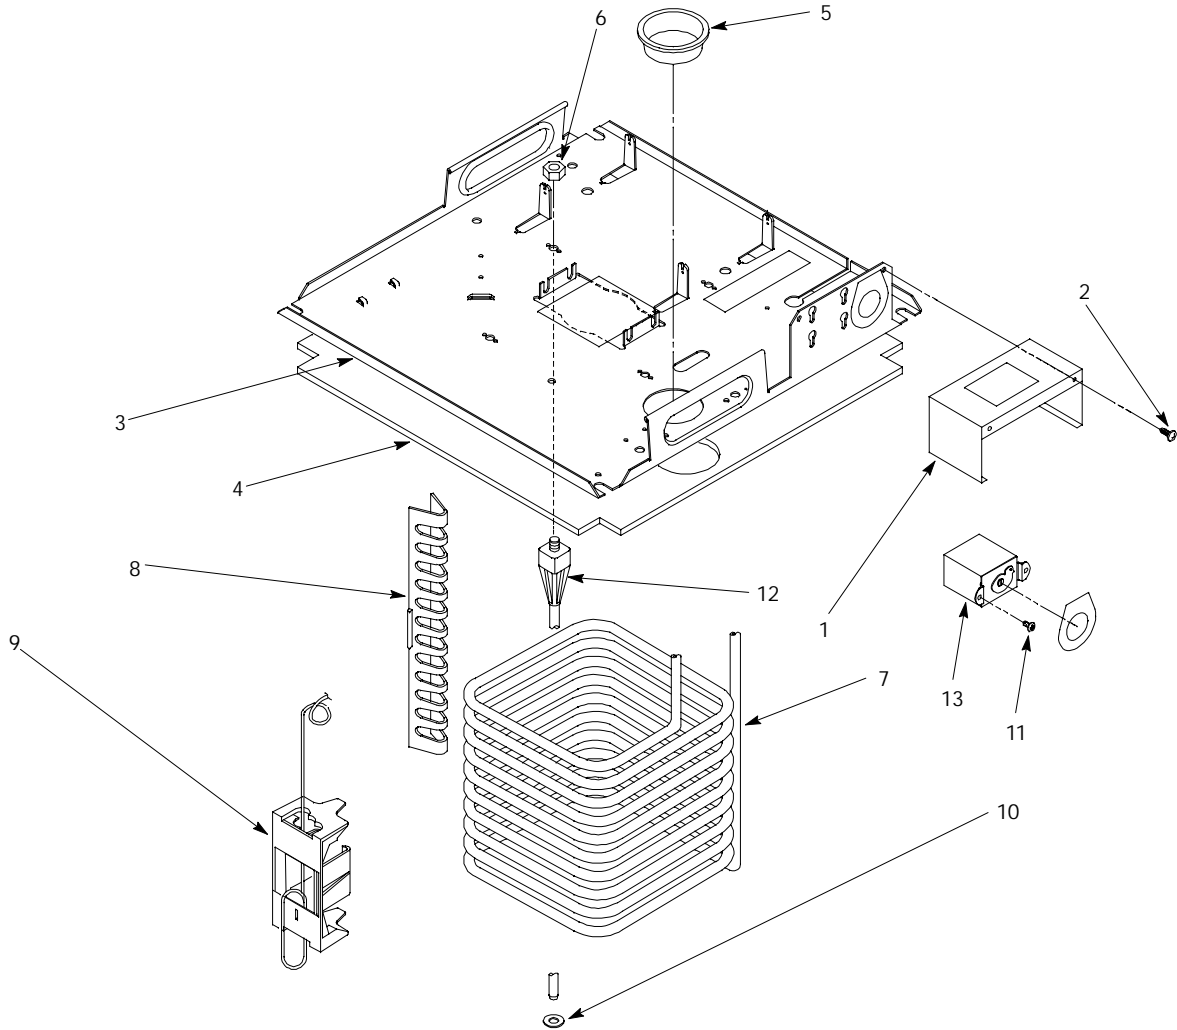

ILLUSTRATED PARTS LIST

COMET (GYLCOL) COOLING UNIT

FIGURE 5. PLATFORM COMPONENTS