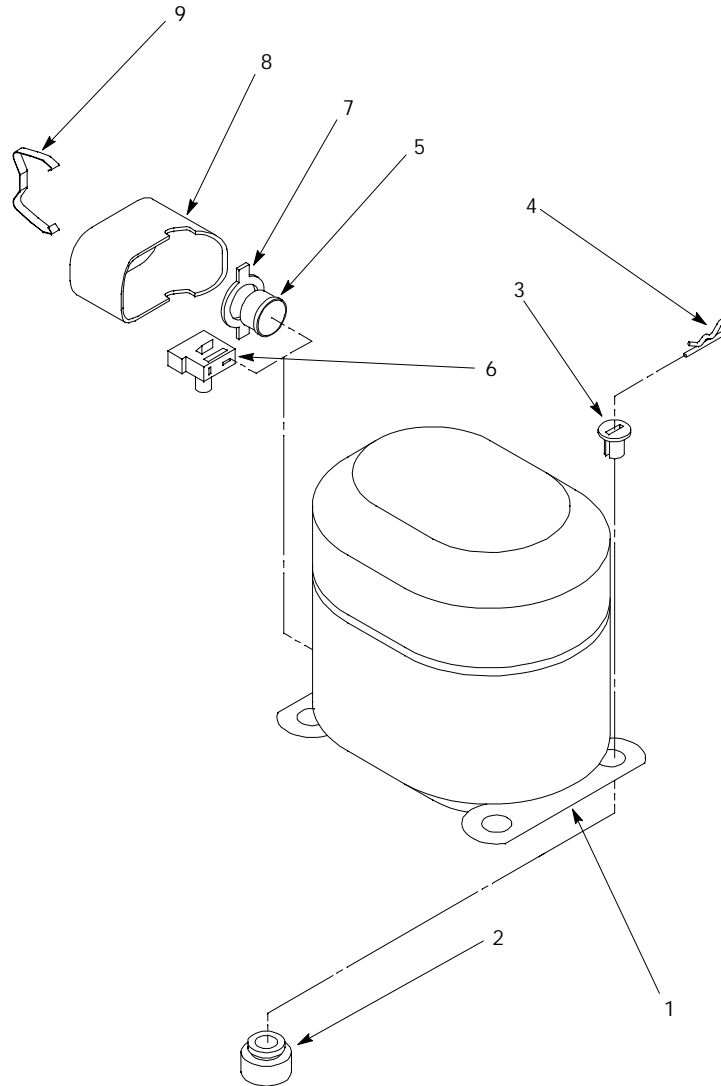

ILLUSTRATED PARTS LIST

COMET (GYLCOL) COOLING UNIT

FIGURE 7. COMPRESSOR COMPONENTS