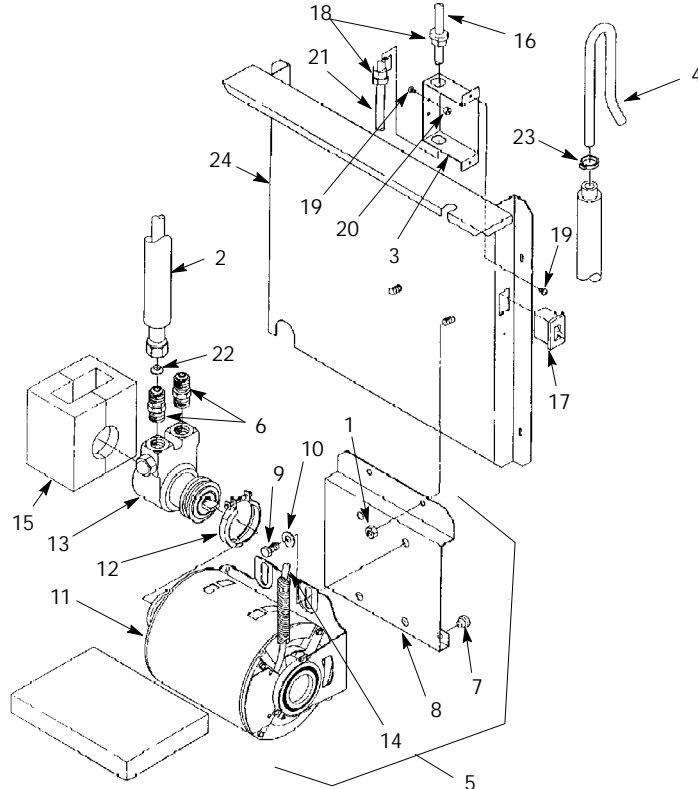

ILLUSTRATED PARTS LIST

COMET (GLYCOL) COOLING UNIT

FIGURE 3. PANEL COMPONENTS