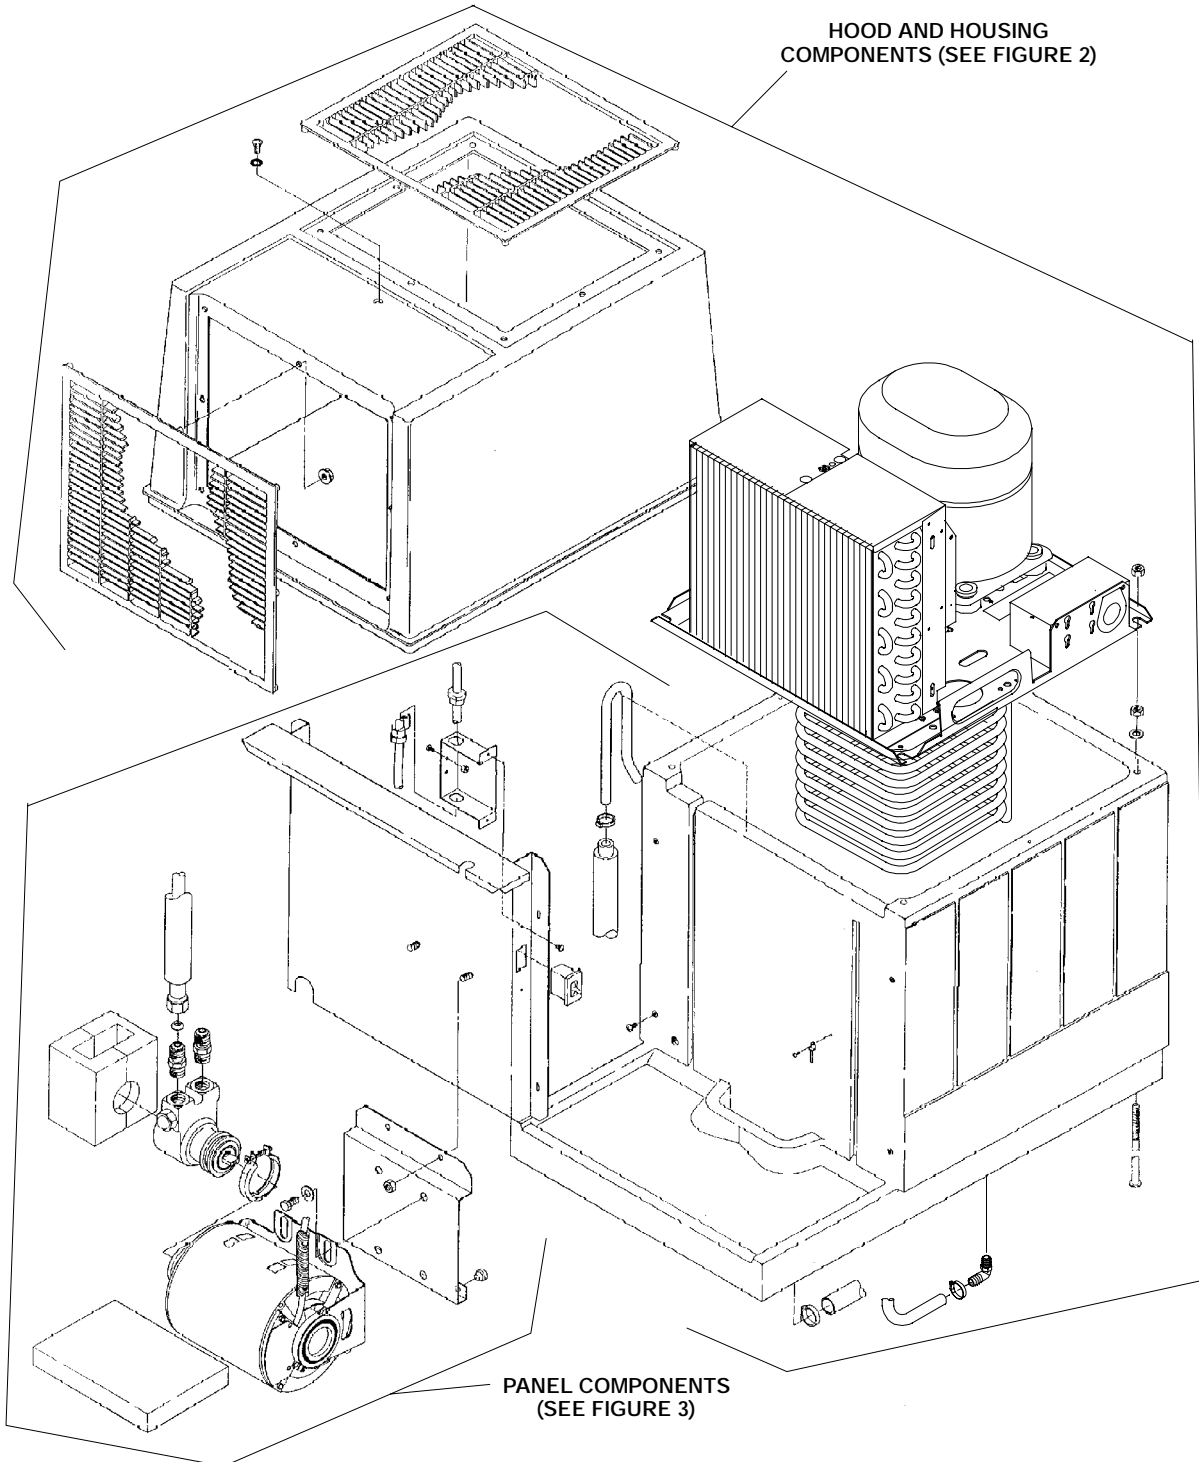

ILLUSTRATED PARTS LIST

COMET (GLYCOL) COOLING UNIT

FIGURE 1. COMET (GLYCOL) GENERAL ASS'Y