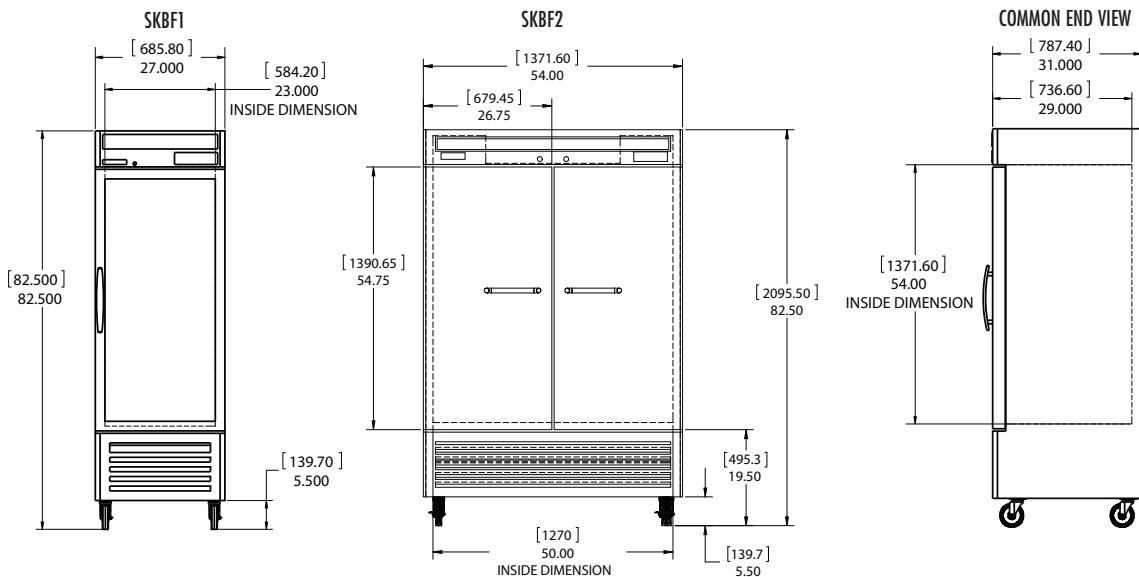

SILVER KING[®]
WE'VE GOT REFRIGERATION DOWN COLD..

REACH-IN FREEZER SPECIFICATIONS

MODELS
SKBF1
SKBF2

EXTERIOR	Stainless steel front and sides. Galvanized back and bottom.
INTERIOR	Stainless steel throughout. Covered corners and finished edges. Interior light supplied.
INSULATION	Environmentally friendly foamed-in-place polyurethane insulation for maximum strength, durability and performance.
DOOR	Self-closing stainless steel construction with lock. Field reversible.
SHELVES	Heavy gauge wire epoxy coated shelves for superior durability and a smooth finish are easily adjustable in one-inch increments on pilasters.
CASTERS	Supplied with heavy-duty casters, (two with locks), threaded to weldnuts, secured to a steel base to ensure years of trouble free operation.
REFRIGERATION	ENERGY STAR® compliant self contained R404a refrigeration system features automatic defrost and forced air circulation for consistent top-to-bottom temperature control. Electronic system control with digital readout provides easy adjustment and has a door open alarm feature. Automatic condensate evaporator pan requires no plumbing.
ELECTRICAL	Standard as 115 volt, 60 hertz, single phase operation with 8 foot, three wire cord and NEMA 5-15P plug.
LISTINGS	UL, NSF International
WARRANTY	One-year parts and labor on materials and workmanship. Five-year warranty on compressor.

MODEL	LENGTH	DEPTH	HEIGHT	STORAGE CAPACITY	SHELVES	COMPRESSOR	AMPS	WEIGHT
SKBF1	27"	32.5"	82.5"	20.5 cu. ft.	3	1/3 hp	7.0	273 lbs
SKBF2	54"	32.5"	82.5"	44.7 cu. ft.	6	1/2 hp	10.9	405 lbs

Dimensions in inches and centimeters