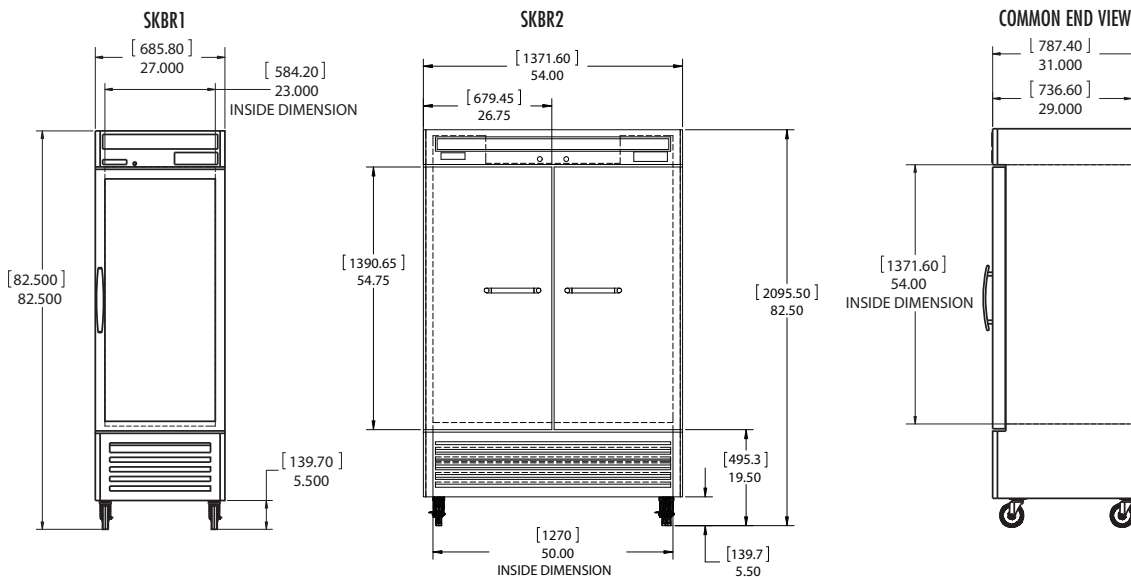

# REACH-IN REFRIGERATOR SPECIFICATIONS

MODELS  
SKBR1  
SKBR2

EXTERIOR	Stainless steel front and sides, Galvanized back and bottom.
INTERIOR	Stainless steel throughout. Covered corners and finished edges. Interior light supplied.
INSULATION	Environmentally friendly foamed-in-place polyurethane insulation for maximum strength, durability and performance.
DOOR	Self-closing rugged stainless steel construction with lock. Field reversible.
SHELVES	Heavy gauge wire epoxy coated shelves for superior durability and a smooth finish are easily adjustable in one-inch increments on pilasters.
CASTERS	Supplied with heavy-duty casters, (two with locks), threaded to weldnuts, secured to a steel base to ensure years of trouble free operation.
REFRIGERATION	ENERGY STAR® compliant self contained R134a refrigeration system features automatic defrost and forced air circulation for consistent top-to-bottom temperature control. Electronic system control with digital readout provides easy adjustment and has a door open alarm feature. Automatic condensate evaporator pan requires no plumbing.
ELECTRICAL	Standard as 115 volt, 60 hertz, single phase operation with 8 foot, three wire cord and NEMA 5-15P plug.
LISTINGS	cULus NSF International
WARRANTY	One-year parts and labor on materials and workmanship. Five-year warranty on compressor.

MODEL	LENGTH	DEPTH	HEIGHT	STORAGE CAPACITY	SHELVES	COMPRESSOR	AMPS	WEIGHT
SKBR1	27"	32.5"	82.5"	20.5 cu. ft.	3	1/4 hp	3.7	273 lbs
SKBR2	54"	32.5"	82.5"	44.7 cu. ft.	6	1/3 hp	7.0	405 lbs

Dimensions in inches and centimeters